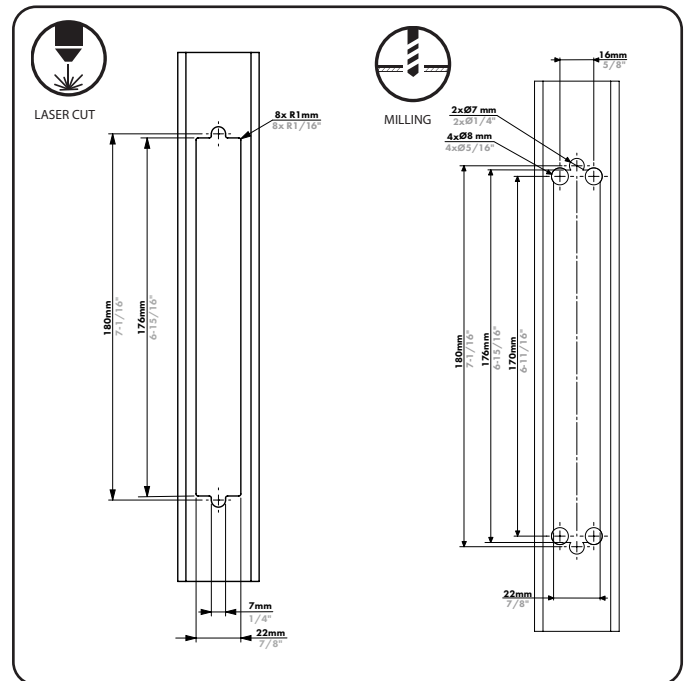

COMPATIBLE PRODUCTS

SPECIFICATIONS

- ✓ Stainless steel lock mechanism with cover plate against dirt penetration
- ✓ Mechanism, hook, frontplate, latchbolt: stainless steel
- ✓ Backset 60 mm, for mounting in profiles of 80 mm of depth or more
- ✓ Continuous adjustment of the daybolt up to 10 mm without dismounting the lock box
- ✓ Key-operated self-latching bolt
- ✓ Easy left or right changing of the self-latching daybolt
- ✓ Throw of the hook: 21 mm
- ✓ Center-distance cylinder <=> handles = 92 mm
- ✓ Compatible with Europrofile cylinder
- ✓ Handles to be ordered separately
- ✓ Perfect for wooden gates

LOCINOX[®]

Let's make it better together

THE NEW **EIGHTYLOCK**

INSERT LOCK WITH 60 MM BACKSET
FOR PROFILES OF 80 MM OR MORE

EASY AND FAST INSTALLATION

WITH THE NEW AND IMPROVED **CLICK-IT SYSTEM**

HOW TO PREPARE THE PROFILE