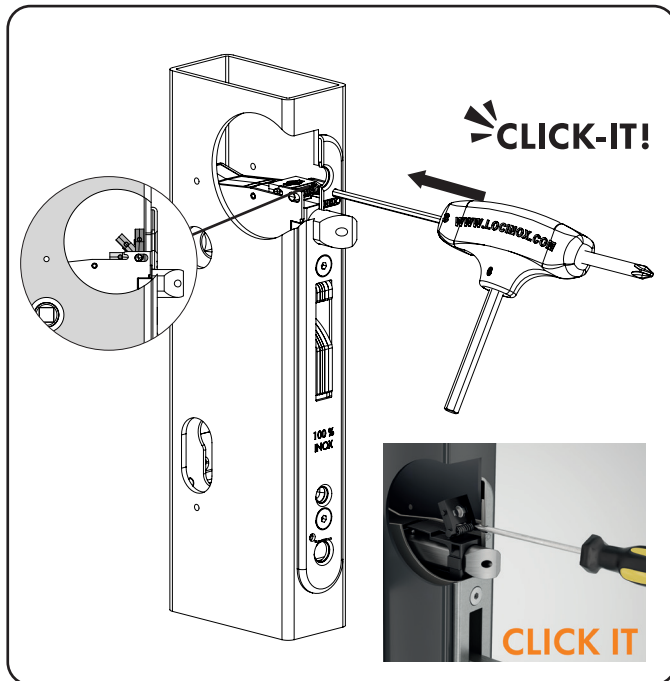

COMPATIBLE PRODUCTS

SPECIFICATIONS

- ✓ Stainless steel lock mechanism with cover plate against dirt penetration
- ✓ Mechanism, hook, frontplate, latchbolt: stainless steel
- ✓ Backset 60 mm, for mounting in profiles of 80 mm of depth or more
- ✓ Continuous adjustment of the daybolt up to 10 mm without dismounting the lock box
- ✓ Key-operated self-latching bolt
- ✓ Easy left or right changing of the self-latching daybolt
- ✓ Throw of the hook: 21 mm
- ✓ Center-distance cylinder <=> handles = 92 mm
- ✓ Compatible with Europrofile cylinder
- ✓ Handles to be ordered separately
- ✓ Perfect for wooden gates

LOCINOX[®]

Let's make it better together

THE NEW **EIGHTYLOCK**

INSERT LOCK WITH 60 MM BACKSET
FOR PROFILES OF 80 MM OR MORE

EASY AND FAST INSTALLATION

WITH THE NEW AND IMPROVED **CLICK-IT SYSTEM**

HOW TO PREPARE THE PROFILE