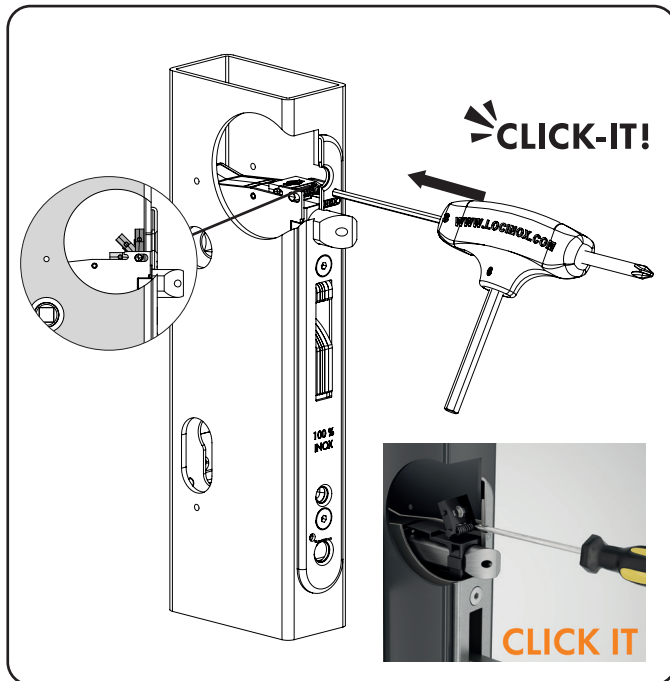

LOCINOX[®]

Let's make it better together

THE NEW **EIGHTYLOCK**

INSERT LOCK WITH 60 MM BACKSET
FOR PROFILES OF 80 MM OR MORE

EASY AND FAST INSTALLATION

WITH THE NEW AND IMPROVED **CLICK-IT SYSTEM**

HOW TO PREPARE THE PROFILE

COMPATIBLE PRODUCTS

SPECIFICATIONS

- ✓ Stainless steel lock mechanism with cover plate against dirt penetration
- ✓ Mechanism, hook, frontplate, latchbolt: stainless steel
- ✓ Backset 60 mm, for mounting in profiles of 80 mm of depth or more
- ✓ Continuous adjustment of the daybolt up to 10 mm without dismounting the lock box
- ✓ Key-operated self-latching bolt
- ✓ Easy left or right changing of the self-latching daybolt
- ✓ Throw of the hook: 21 mm
- ✓ Center-distance cylinder <=> handles = 92 mm
- ✓ Compatible with Europrofile cylinder
- ✓ Handles to be ordered separately
- ✓ Perfect for wooden gates