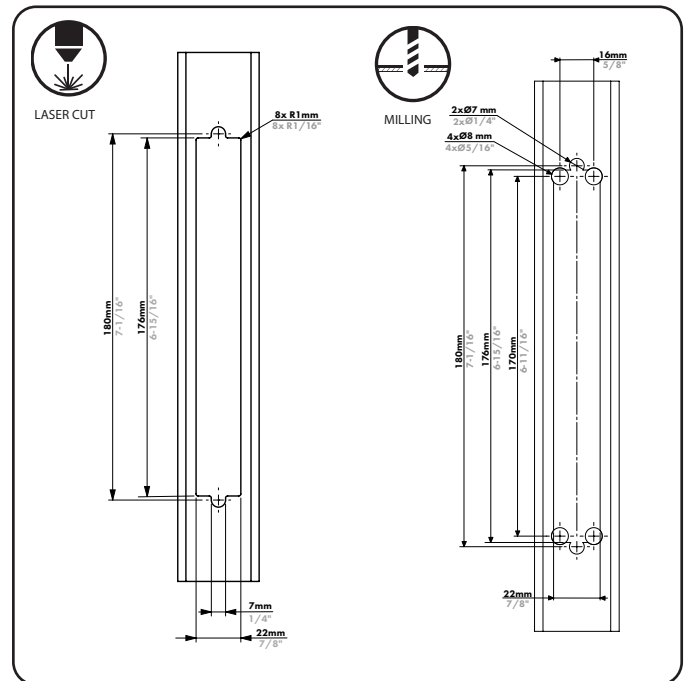

LOCINOX[®]

Let's make it better together

THE NEW **EIGHTYLOCK**

INSERT LOCK WITH 60 MM BACKSET
FOR PROFILES OF 80 MM OR MORE

EASY AND FAST INSTALLATION

WITH THE NEW AND IMPROVED **CLICK-IT SYSTEM**

HOW TO PREPARE THE PROFILE

COMPATIBLE PRODUCTS

SPECIFICATIONS

- ✓ Stainless steel lock mechanism with cover plate against dirt penetration
- ✓ Mechanism, hook, frontplate, latchbolt: stainless steel
- ✓ Backset 60 mm, for mounting in profiles of 80 mm of depth or more
- ✓ Continuous adjustment of the daybolt up to 10 mm without dismounting the lock box
- ✓ Key-operated self-latching bolt
- ✓ Easy left or right changing of the self-latching daybolt
- ✓ Throw of the hook: 21 mm
- ✓ Center-distance cylinder <=> handles = 92 mm
- ✓ Compatible with Europrofile cylinder
- ✓ Handles to be ordered separately
- ✓ Perfect for wooden gates